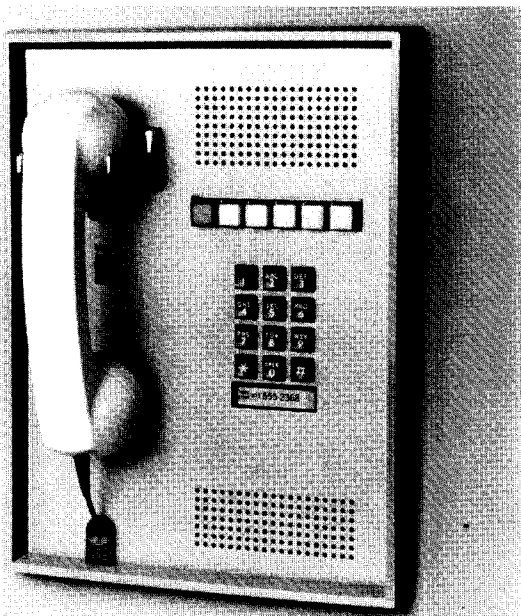

Six-Button Panel Telephone

The six-button panel telephone is designed for recessed wall mounting. The telephone is equipped with one hold button (red) and five line pickup buttons. The pickup buttons are convertible to signal buttons. Other features include extension, adjustable ringer volume, and retractable handset. The telephone is available only with TOUCH-TONE® dialing. Two color combinations are available: white hand set with aluminum face mat and gray frame or beige hand set with copper mat and beige frame. Also available with speakerphone.

SIX-BUTTON PANEL TELEPHONE TOUCH-TONE® Dialing (Only)

DESCRIPTION	COMCODE
2752A-58 (With Speakerphone)	101216885
2752B-60 (With Speakerphone)	101216893
2754A-58	101249191
2754B-60	101249209

NOTE: Color suffix -58 indicates white hand set with aluminum face mat and gray frame. Color suffix -60 indicates beige hand set with copper mat and beige frame.

Dimensions: 9.50" Wide x 12.45" High x 5.60" Deep

Manufacturing Location: Indianapolis

Six-Button Panel Telephones

Feature Description Number¹	Rotary Dialing	TOUCH-TONE® Dialing	White & Silver	Light Beige & Copper	Exclusion	Useable with Speakerphone	Useable with Home Interphone	Buzzer	1A, 1A1, 1A2, 6A Kts. A-Lead Control	Hold and 5-Line Pickup
2752A-58		☉	☉		☉	☉	2	4	☉	5
2752B-60		☉		☉	☉	☉	2	4	☉	5
2754A-58		☉	☉		☉		3	4	☉	5
2754B-60		☉		☉	☉		3	4	☉	5

NOTES:

1. Mounts in 114A Apparatus Box (recessed mounting) or 113 Apparatus Box with Associated Kits of Parts (partially recessed mounting).
2. Requires 664B Transmitter, ordered separately.
3. Requires 664B Transmitter and 762A Loudspeaker, ordered separately.
4. Optional KS-20419L1 Buzzer, ordered separately.
5. Pickup buttons are convertible to signalling by removing key plunger pin.