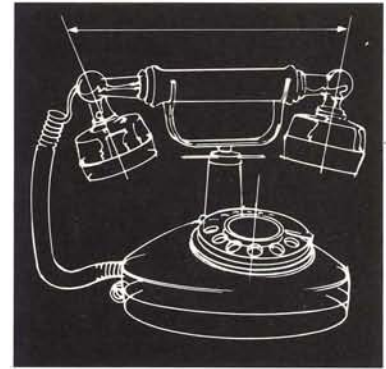

CELEBRITY® Telephone

The elegance of by-gone days brought up-to-date in a charming conversation piece. Small enough for your nightstand, elegant enough for your finest room. Available with rotary dialing in ivory with gold-colored trim, or light blue with silver-colored trim.

CELEBRITY® Telephone

Rotary Dialing (Only)

Description	Color	Comcode
CS940D40-062	Blue with Chrome trim	103244117
CS940D41-050	Ivory with Gold trim	103244125

Dimensions: 8.50" Wide x 6.25" High x 6.75" Deep

Manufacturing Location: Indianapolis

*Registered Trademark of AT&T Co.