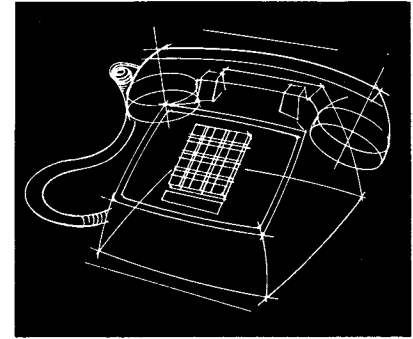

Traditional Desk Telephone

The popular desk telephone offers a choice of TOUCH-TONE® or rotary dialing. The ringer volume is adjustable, and a two-line model is also available.

TOUCH-TONE® Dialing

Description	Color	Comcode
2500DM-03	Black	102066081
2500DM-50	Ivory	102066099
2500DM-51	Green	102066107
2500DM-53	Red	102066115
2500DM-56	Yellow	102066123
2500DM-58	White	102066131
2500DM-60	Beige	102066156
2500DM-62	Blue	102066172
2500DM-29	Clear	102117595
2500DMG-03	Black	103166799
2500DMG-50	Ivory	103166807
2500DMG-51	Green	103166815
2500DMG-53	Red	103166823
2500DMG-56	Yellow	103166831
2500DMG-58	White	103166849
2500DMG-60	Beige	103166856
2500DMG-62	Blue	103166864
2500MM-03	Black	102557493
2500MM-50	Ivory	102557501
2500MM-51	Green	102557519
2500MM-53	Red	102557527
2500MM-56	Yellow	102557535
2500MM-58	White	102557543
2500MM-60	Beige	102557550
2500MM-62	Blue	102557568

TOUCH-TONE® Dialing (Cont'd)

Description	Color	Comcode
2500SM-03	Black	102746831
2500SM-50	Ivory	102746849
2500SM-51	Green	102746856
2500SM-53	Red	102746864
2500SM-56	Yellow	102746872
2500SM-58	White	102746880
2500SM-60	Beige	102746898
2500SM-62	Blue	102746906
2500YM-03	Black	102746914
2500YM-50	Ivory	102746922
2500YM-51	Green	102746930
2500YM-53	Red	102746948
2500YM-56	Yellow	102746955
2500YM-58	White	102746963
2500YM-60	Beige	102746971
2500YM-62	Blue	102746989
2502BM-03	Black	102746997
2502BM-50	Ivory	102747023
2502BM-51	Green	102747011
2502BM-53	Red	102747029
2502BM-56	Yellow	102747037
2502BM-58	White	102747045
2502BM-60	Beige	102747052
2502BM-62	Blue	102747060
2503CM-61	Light Grey	102632338
2504BM-03	Black	102738283
2504BM-50	Ivory	102738291
2504BM-51	Green	102738309
2504BM-53	Red	102738317
2504BM-56	Yellow	102738325
2504BM-58	White	102738333
2504BM-60	Beige	102738341
2504BM-62	Blue	102738358

*Registered Service Mark of AT&T Co.