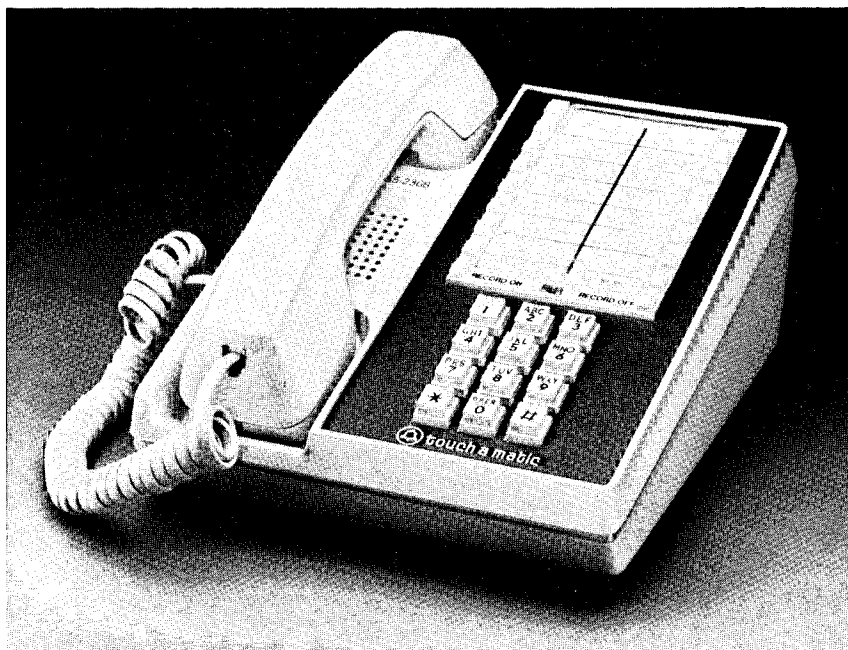

TOUCH-A-MATIC® 16 Telephone

This is a single line telephone set which can record, store, and automatically dial up to 15 telephone numbers. It also has a "last number dialed" button, along with its own directory-at-a-glance. Calling is accomplished by lifting the hand set and pushing the button beside the name on the directory sheet. This telephone is available with either TOUCH-TONE[†] or rotary dialing. It can also be wall mounted. All sets come in ivory. The corresponding faceplate is available in a choice of two woodgrains or seven decorator colors.

TOUCH-A-MATIC® 16 Telephone

Single Line (Only)

TOUCH-TONE[†] Dialing

Description	Color	Comcode
2960A01M-50	Ivory	102589678

Rotary Dialing

Description	Color	Comcode
960A01M-50	Ivory	102645132

Required Apparatus (Ordered Separately)

TOUCH-TONE[†] Dialing

Faceplates	Color	Comcode
260A-100	Avocado	102610573
260A-108	Teak	102610581
260A-109	Walnut	102610599
260A-111	Gold	102610607
260A-112	Orange	102610615
260A-113	Brown	102610623
260A-114	Red	102610631
260A-115	Blue	102610649
260A-118	Black	102610656

*Registered Trademark of AT&T Co.

†Registered Service Mark of AT&T Co.