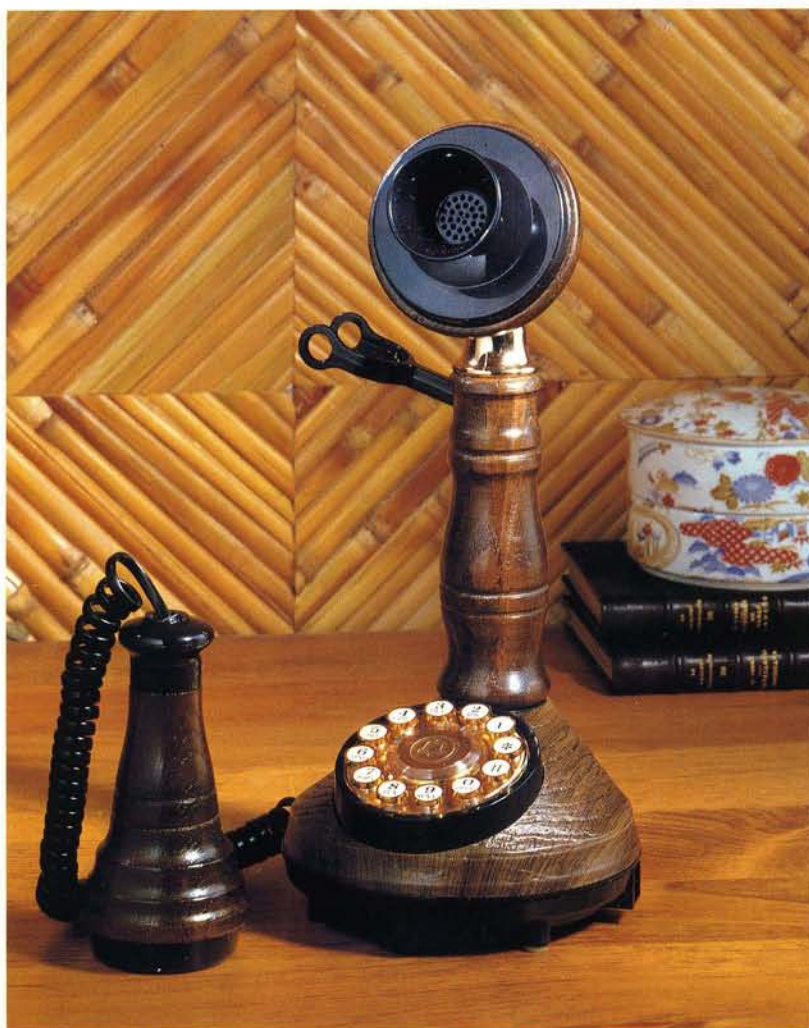

# The Wood Grained CANDLESTICK\* Phone

The convenience of today, the grace and style of yesterday, come together in The Wood Grained CANDLESTICK\* Phone. TOUCH-TONE® dialing in a new circular dialing pad, a horn-type transmitter, and a switch-hook receiver combine to bring you the best of both worlds.