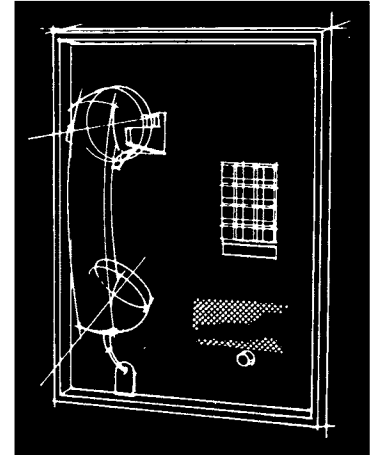

Panel Telephone

The panel telephone is designed for recessed wall mounting.* The telephone is equipped with a retractable hand set cord and is available with either TOUCH-TONE® or rotary dialing. Two color combinations are available: white hand set with aluminum face mat and grey frame, or beige hand set with copper mat and beige frame. The panel telephone is available in multi-line models.

TOUCH-TONE® Dialing

Description	Comcode
2750AM-58	102819554
2750BM-60	102819562

Rotary Dialing

Description	Comcode
750AM-58	102819190
750BM-60	102819208

NOTE: Color suffix -58 indicates white hand set with aluminum face mat and grey frame. Color suffix -60 indicates beige hand set with copper mat and beige frame.

Dimensions: 9.50" Wide x 12.45" High x 4.50" Deep

Manufacturing Location: Indianapolis

*Registered Service Mark of AT&T Co.

Single Line Panel Type Telephones

Feature / Description Number	4-Pty. Selective 5-Pty. Semi-Selective Ringing	A-Lead Control 1A1, 1A2 Kts.	Rotary Dialing	TOUCH-TONE® Dialing
750AM58	☉	☉	☉	
750BM60	☉	☉	☉	
2750AM58		☉		☉
2750BM60		☉		☉

To complete description number, add color suffix number.

*NOTE: Single line panel type telephones are designed to flush mount in 113 or 114A Apparatus Box, ordered separately. They may also be surface mounted using D-180071 and D-180072 Kits or Parts, also ordered separately.