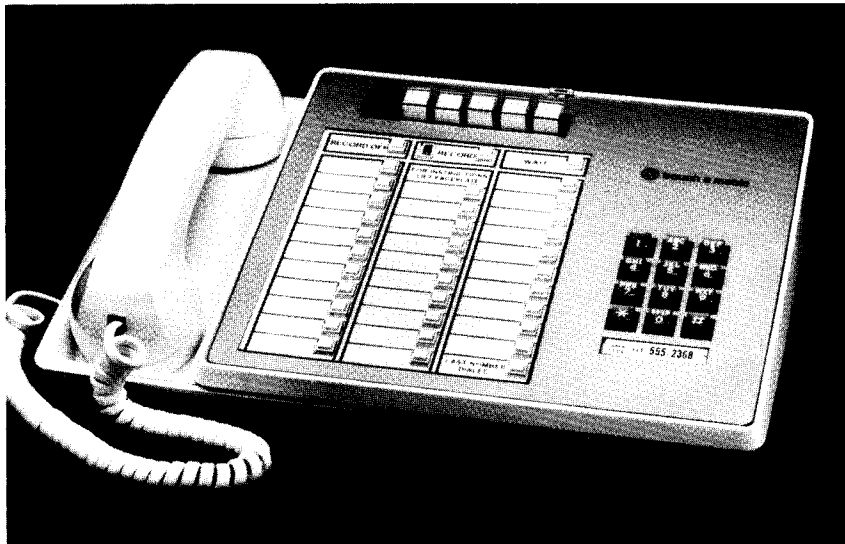

Six-Button TOUCH-A-MATIC® 32 Telephone

This time-saving telephone can record, store, and automatically dial up to 31 telephone numbers. It also has a "last number dialed" button, along with its own directory-at-a-glance. Calling is accomplished by lifting the hand set and pushing the button beside the name on face card. This six-button model is available with either TOUCH-TONE[†] or rotary dialing. Colors include black, green, white and light beige. The corresponding faceplate is available in matte aluminum, teak, or walnut. Options include one-touch calling and speakerphone use.

SIX BUTTON

TOUCH-TONE[†] Dialing

DESCRIPTION	COLOR	COMCODE
2872A2M-03	Black	102613601
2872A2M-51	Green	102613619
2872A2M-58	White	102613627
2872A2M-60	Beige	102613635

ROTARY DIALING

DESCRIPTION	COLOR	COMCODE
872A1M-03	Black	102374279
872A1M-51	Green	102374287
872A1M-58	White	102374295
872A1M-60	Beige	102503158

Required Apparatus (Ordered Separately)

®Registered Trademark of AT&T Co.

†Registered Service Mark of AT&T Co.