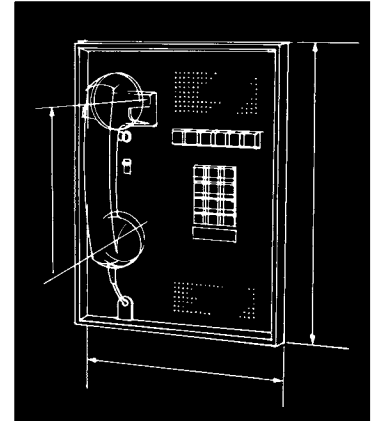

Six-Button Panel Telephone

The six-button panel telephone is designed for recessed wall mounting. The telephone is equipped with one hold button (red) and five line pickup buttons. The pickup buttons are convertible to signal buttons. Other features include extension, adjustable ringer volume, and retractable handset. The telephone is available only with TOUCH-TONE® dialing. Two color combinations are available: white hand set with aluminum face mat and gray frame or beige hand set with copper mat and beige frame. Also available with speakerphone.

SIX-BUTTON PANEL TELEPHONE TOUCH-TONE® Dialing (Only)

DESCRIPTION	COMCODE
2752A-58 (With Speakerphone)	101216885
2752B-60 (With Speakerphone)	101216893
2754A-58	101249191
2754B-60	101249209

NOTE: Color suffix -58 indicates white hand set with aluminum face mat and gray frame. Color suffix -60 indicates beige hand set with copper mat and beige frame.

Dimensions: 9.50" Wide x 12.45" High x 5.60" Deep

Manufacturing Location: Indianapolis

Six-Button Panel Telephones

Feature Description Number¹	Rotary Dialing	TOUCH-TONE® Dialing	White & Silver	Light Beige & Copper	Exclusion	Useable with Speakerphone	Useable with Home Interphone	Buzzer	1A, 1A1, 1A2, 6A Kts. A-Lead Control	Hold and 5-Line Pickup
2752A-58		☉	☉		☉	☉	2	4	☉	5
2752B-60		☉		☉	☉	☉	2	4	☉	5
2754A-58		☉	☉		☉		3	4	☉	5
2754B-60		☉		☉	☉		3	4	☉	5

NOTES:

1. Mounts in 114A Apparatus Box (recessed mounting) or 113 Apparatus Box with Associated Kits of Parts (partially recessed mounting).
2. Requires 664B Transmitter, ordered separately.
3. Requires 664B Transmitter and 762A Loudspeaker, ordered separately.
4. Optional KS-20419L1 Buzzer, ordered separately.
5. Pickup buttons are convertible to signalling by removing key plunger pin.