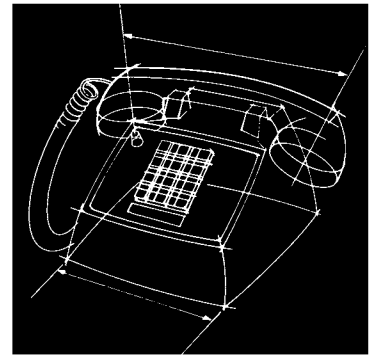

Two-Line Traditional Desk Telephone

TWO-LINE TRADITIONAL DESK TELEPHONE

TOUCH-TONE® Dialing

DESCRIPTION	COLOR	COMCODE
2510FM-03	Black	102747078
2510FM-50	Ivory	102747086
2510FM-51	Green	102747094
2510FM-53	Red	102747102
2510FM-56	Yellow	102747110
2510FM-58	White	102747128
2510FM-60	Beige	102747136
2510FM-62	Blue	102747144
2511HM-03	Black	102747235
2511HM-50	Ivory	102747243
2511HM-51	Green	102747250
2511HM-53	Red	102747268
2511HM-56	Yellow	102747276
2511HM-58	White	102747284
2511HM-60	Beige	102747292
2511HM-62	Blue	102747300
2515BM-03	Black	102480464
2515BM-50	Ivory	102480472
2515BM-51	Green	102480480
2515BM-53	Red	102480498
2515BM-56	Yellow	102480506
2515BM-58	White	102480514
2515BM-60	Beige	102480522
2515BM-62	Blue	102480530

ROTARY DIALING

DESCRIPTION	COLOR	COMCODE
510FM-03	Black	102543824
510FM-50	Ivory	102543832
510FM-51	Green	102543840
510FM-53	Red	102543857
510FM-56	Yellow	102543865
510FM-58	White	102543873
510FM-60	Beige	102543881
510FM-62	Blue	102543899
511HM-03	Black	102746757
511HM-50	Ivory	102746765
511HM-51	Green	102746773
511HM-53	Red	102746781
511HM-56	Yellow	102746799
511HM-58	White	102746807
511HM-60	Beige	102746815
511HM-62	Blue	102746823
515BM-03	Black	102480381
515BM-50	Ivory	102480399
515BM-51	Green	102480407
515BM-53	Red	102480415
515BM-56	Yellow	102480423
515BM-58	White	102480431
515BM-60	Beige	102480449
515BM-62	Blue	102480456

Dimensions: 8.30" Wide x 4.91" High x 9.00" Deep

Manufacturing Location: Shreveport