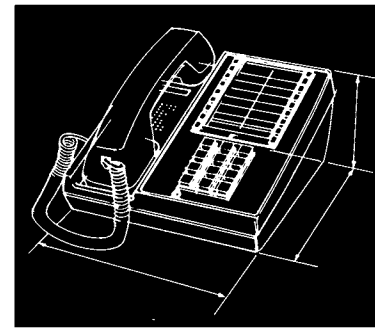

TOUCH-A-MATIC® 16 Telephone

This is a single line telephone set which can record, store, and automatically dial up to 15 telephone numbers. It also has a "last number dialed" button, along with its own directory-at-a-glance. Calling is accomplished by lifting the hand set and pushing the button beside the name on the directory sheet. This telephone is available with either TOUCH-TONE[†] or rotary dialing. It can also be wall mounted. All sets come in ivory. The corresponding faceplate is available in a choice of two woodgrains or seven decorator colors.

TOUCH-A-MATIC® 16 Telephone

Single Line (Only)

TOUCH-TONE[†] Dialing

Description	Color	Comcode
2960A01M-50	Ivory	102589678

Rotary Dialing

Description	Color	Comcode
960A01M-50	Ivory	102645132

Required Apparatus (Ordered Separately)

TOUCH-TONE[†] Dialing

Faceplates	Color	Comcode
260A-100	Avocado	102610573
260A-108	Teak	102610581
260A-109	Walnut	102610599
260A-111	Gold	102610607
260A-112	Orange	102610615
260A-113	Brown	102610623
260A-114	Red	102610631
260A-115	Blue	102610649
260A-118	Black	102610656

*Registered Trademark of AT&T Co.

†Registered Service Mark of AT&T Co.