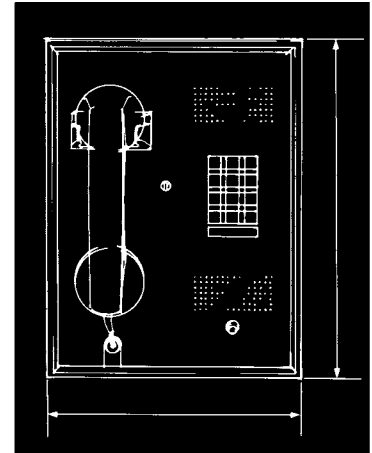

Two-Line Panel Telephone

TWO-LINE PANEL TELEPHONE TOUCH-TONE® Dialing

DESCRIPTION	COMCODE
2751C-58	101216869
2751D-60	101216677

ROTARY DIALING

DESCRIPTION	COMCODE
751C-58	100704717
751D-60	100704725

Dimensions: 9.50" Wide x 12.45" High x 4.50" Deep

Manufacturing Location: Indianapolis

®Registered Service Mark of AT&T Co.